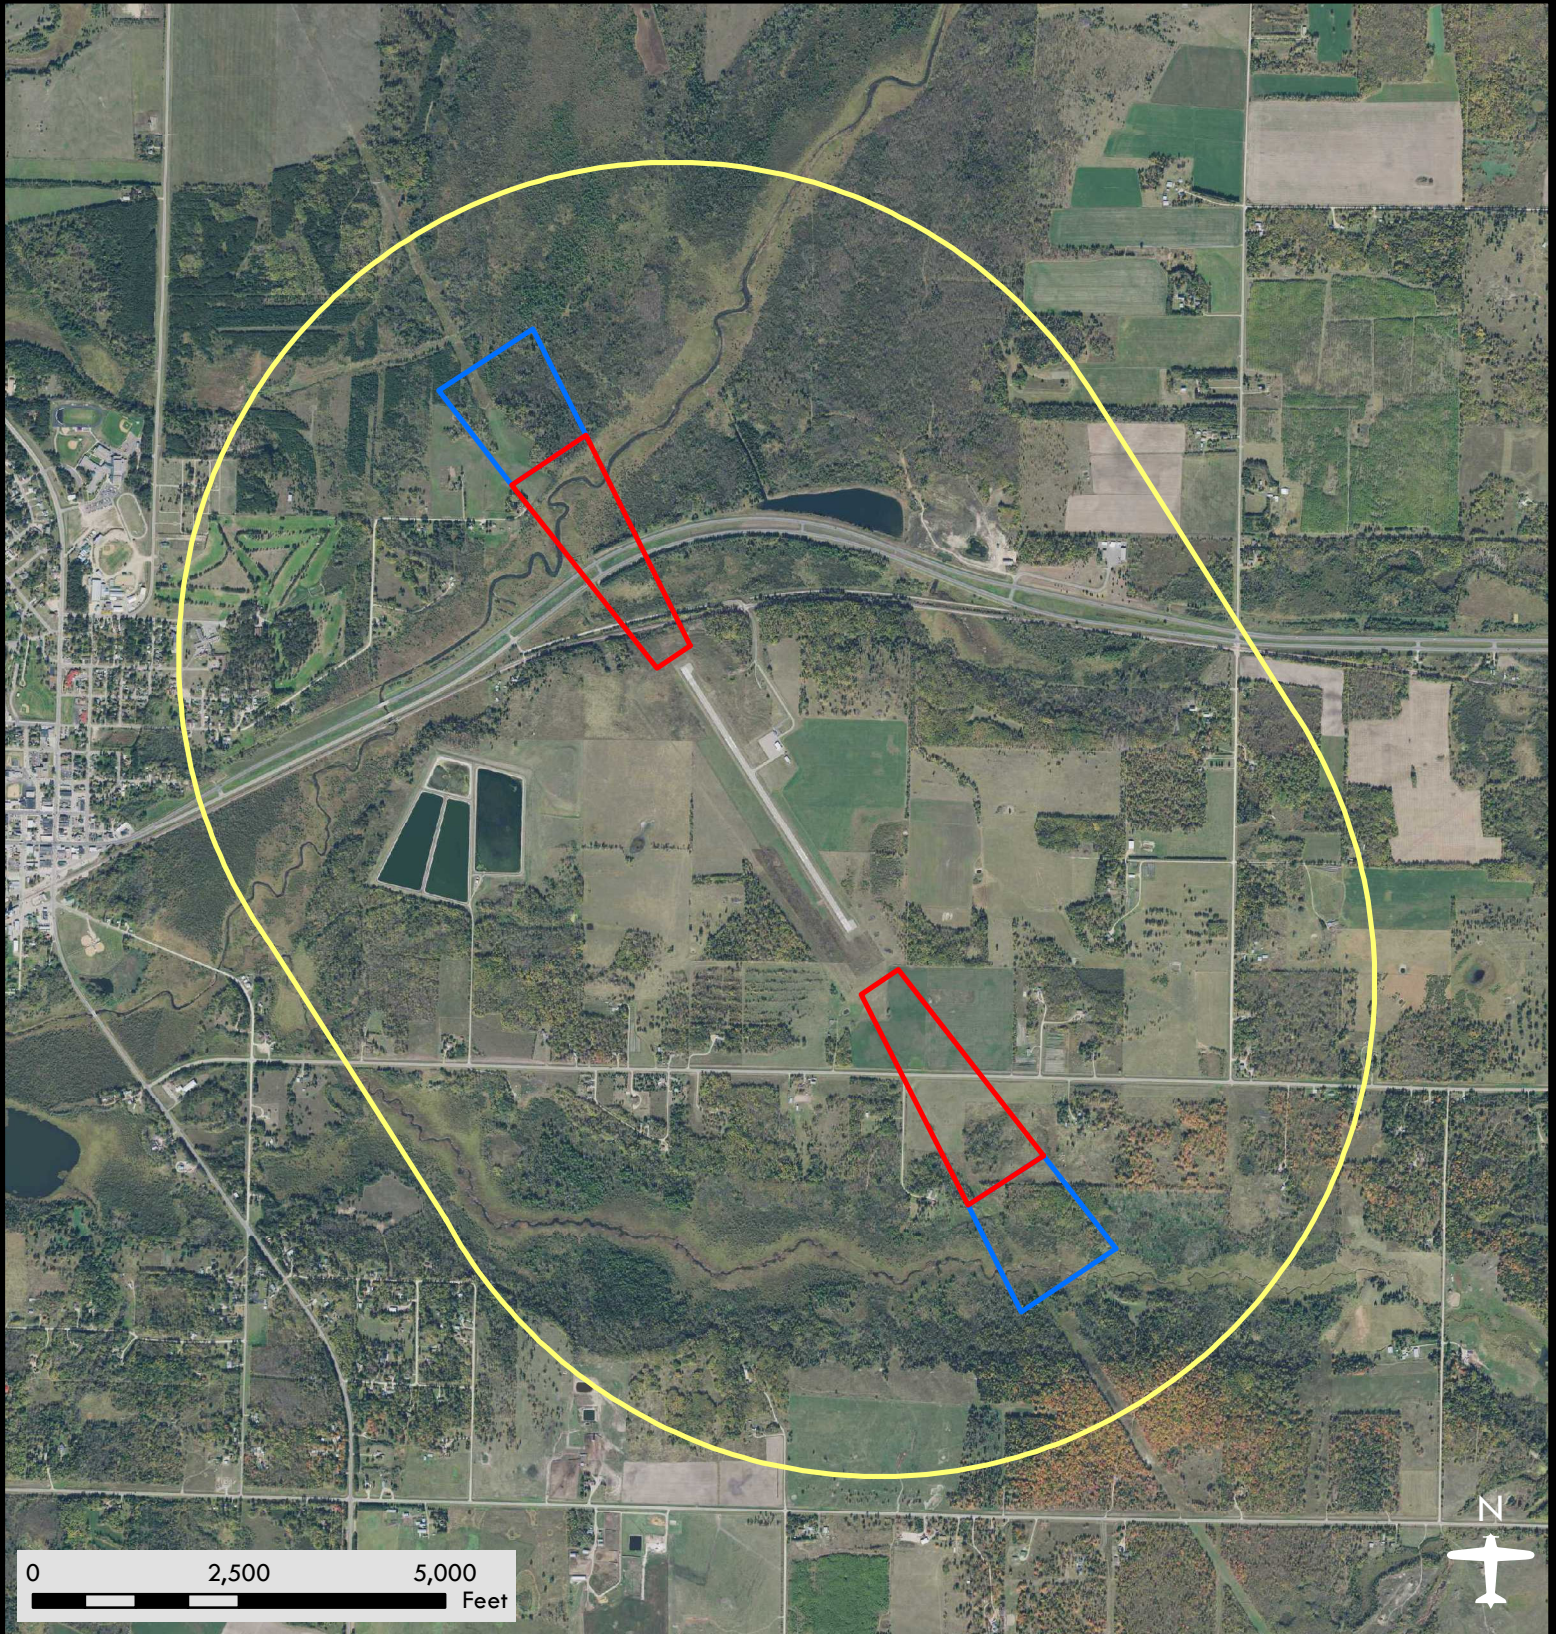

# Bagley Municipal Airport

Airport Safety Zones

Date: 08/08/2018

## Legend

-  Zone A
-  Zone B
-  Zone C

**DISCLAIMER:** This is not an official zoning map. To view the official map and ordinance for this airport, please visit the Airport Zoning Information Warehouse at <https://www.dot.state.mn.us/aero/planning/zoning-warehouse.html>. The State of Minnesota makes no representations or warranties expressed or implied, with respect to the reuse of the data provided herewith regardless of its format or the means of its transmission. There is no guarantee or representation to the user as to the accuracy, currency, suitability, or reliability of this data for any purpose. The user accepts the data "as is." The State of Minnesota assumes no responsibility for loss or damage incurred as a result of any user's reliance on this data. All maps and other material provided herein are protected by copyright. Permission is granted to copy and use the materials herein.